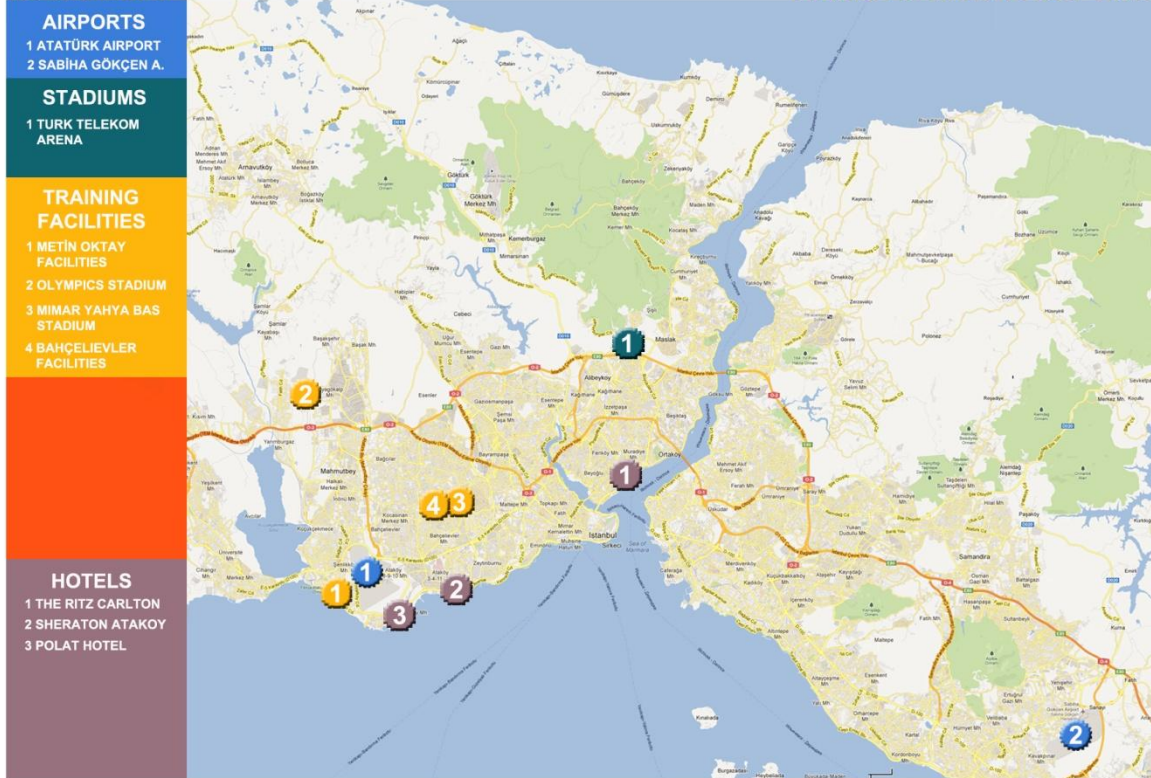

İSTANBUL

FIFA U-20 WORLD CUP 2013