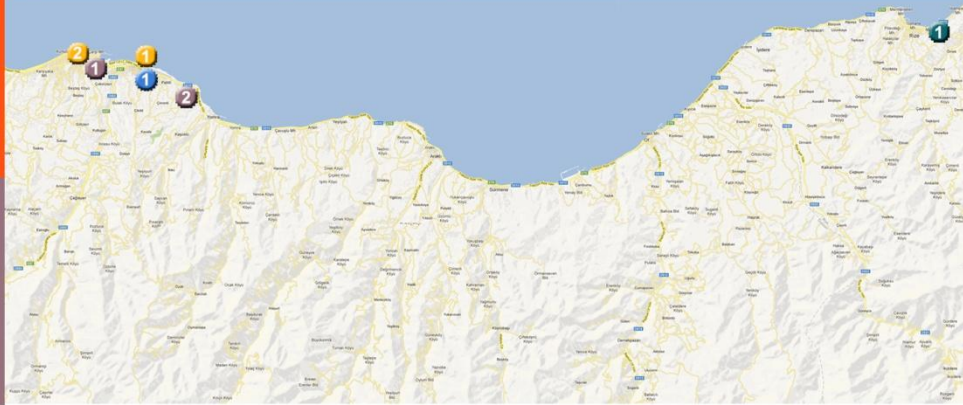

RİZE

FIFA U-20 WORLD CUP 2013

AIRPORTS

1 TRABZON AIRPORT

STADIUMS

1 NEW RİZE CITY STADIUM

TRAINING FACILITIES

1 MEHMET ALI YILMAZ FACILITIES
2 TRABZON YOUTH FACILITIES

HOTELS

1 TRABZON GRAND ZORLU
2 TRABZON NOVOTEL